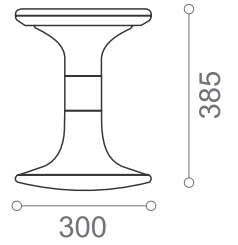

A 75mm extension collar for different height requirements.

Base

300mm diameter case with anti-slip TPE rubber for excellent floor grip.

Hanging Tab (Only available on 105 model)

Mogoo is also able to be hung on the table edges during floor maintenance.

12" Mogoo
1040GNAA00Y

1050PNAA00Y

15" Mogoo
1041GNAA00Y

1051PNAA00Y

18" Mogoo
1042GNAA00Y

1052PNAA00Y

21" Mogoo
1043GNAA00Y

1053PNAA00Y