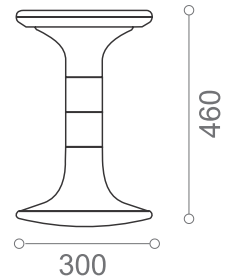

A 75mm extension collar for different height requirements.

Base

300mm diameter case with anti-slip TPE rubber for excellent floor grip.

Hanging Tab (Only available on 105 model)

Mogoo is also able to be hung on the table edges during floor maintenance.

12" Mogoo
1040GNAA00Y

1050PNAA00Y

15" Mogoo
1041GNAA00Y

1051PNAA00Y

18" Mogoo
1042GNAA00Y

1052PNAA00Y

21" Mogoo
1043GNAA00Y

1053PNAA00Y