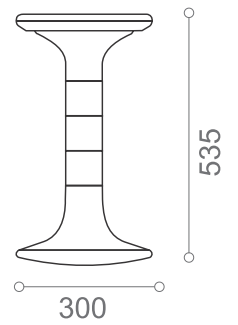

A 75mm extension collar for different height requirements.

Base

300mm diameter case with anti-slip TPE rubber for excellent floor grip.

Hanging Tab (Only available on 105 model)

Mogoo is also able to be hung on the table edges during floor maintenance.

12" Mogoo
1040GNAA00Y

1050PNAA00Y

15" Mogoo
1041GNAA00Y

1051PNAA00Y

18" Mogoo
1042GNAA00Y

1052PNAA00Y

21" Mogoo
1043GNAA00Y

1053PNAA00Y

Mogoo: Option Padding

Round Shape
EPDM Padding

Octagon Shape
EPDM Padding

Cushion
Upholstery

Domed Cushion
Upholstery

Colour Shell Colour Options

Pure White

Grey