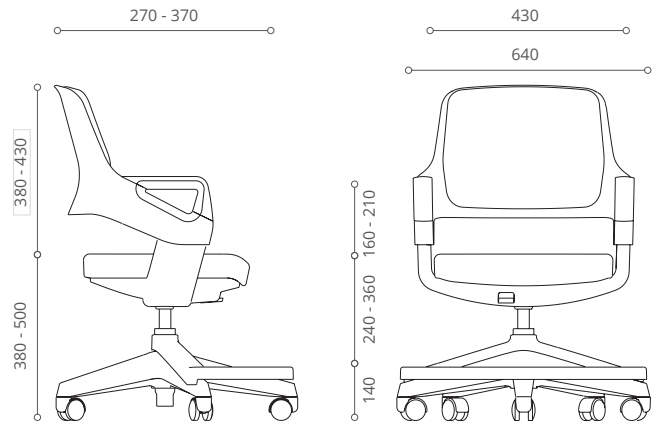

Seat Shell

White injection molded polypropylene (100% recyclable). Seat height is adjustable by 110mm.

Footrest

Grey injection-molded polypropylene (100% recyclable). Provides sturdy foot support for smaller users.

Height / Seat Depth
Adjustable Backrest

Pneumatic Seat
Height Adjustment

Adjustability

The key feature that ROOKEE boasts is its ability to adjust the back to 7 different positions. Each adjustment changes both the back height and seat depth simultaneously; accommodating different size users. This one chair can be used by different aged siblings by simply pressing the sliding handles on the armrest.

The footrest can swivel out of the way to accommodate larger users. The ideal user range is from 4 to 14 years old, and height from 1.1 to 1.6 meters. This corresponds to the EN 1729 standard Sizemarks 2 to 5.

Versatile enough to withstand
growing pains at home or school.

Swivel Chair
1186P NA NA N3

arma®