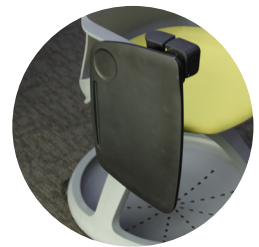

## Features

---

Back shell design breathes like mesh.

The base tray provides approximate 35 liters space for personal belongings.

Plastic seat shell comes in 3 colour options and require less maintenance.

## Features

Back shell design breathes like mesh.

The base tray provides approximate 30 liters space for personal belongings. Pockets on both side for drinks bottles etc.

Plastic seat shell comes in 3 colour options and require less maintenance.