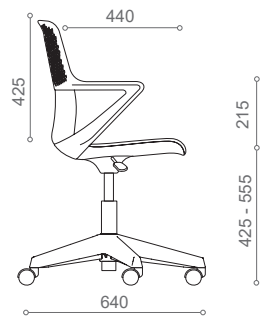

Rover: Option
PP Seat Colour