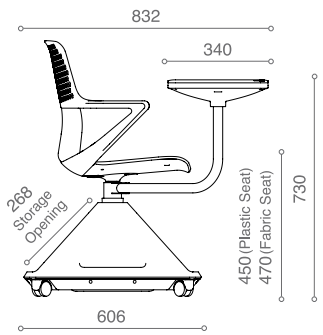

#### AP Tri-pod Base

600mm diameter storage base of grey moulded polypropylene equipped with 50mm dual-wheel castors.

PP Seat  
923P BC AW1 AP

Padded Seat  
924P BC AW1 AP

923P BD AW1 AR

924P BD AW1 AR

923G HB A71 N3