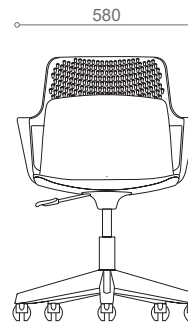

Rover: Option
PP Seat Colour