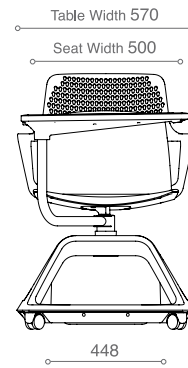

#### AP Tri-pod Base

600mm diameter storage base of grey moulded polypropylene equipped with 50mm dual-wheel castors.

PP Seat  
923P BC AW1 AP

Padded Seat  
924P BC AW1 AP

923P BD AW1 AR

924P BD AW1 AR

923G HB A71 N3