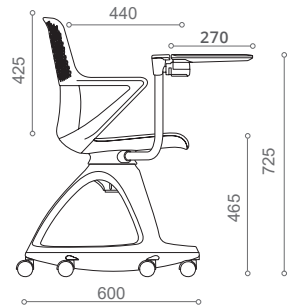

#### AP Tri-pod Base

600mm diameter storage base of grey moulded polypropylene equipped with 50mm dual-wheel castors.

PP Seat  
923P BC AW1 AP

Padded Seat  
924P BC AW1 AP

923P BD AW1 AR

924P BD AW1 AR

923G HB A71 N3