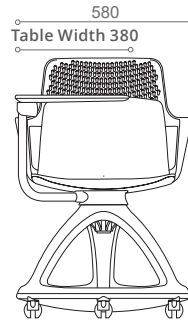

#### AP Tri-pod Base

600mm diameter storage base of grey moulded polypropylene equipped with 50mm dual-wheel castors.

PP Seat  
923P BC AW1 AP

Padded Seat  
924P BC AW1 AP

923P BD AW1 AR

924P BD AW1 AR

923G HB A71 N3